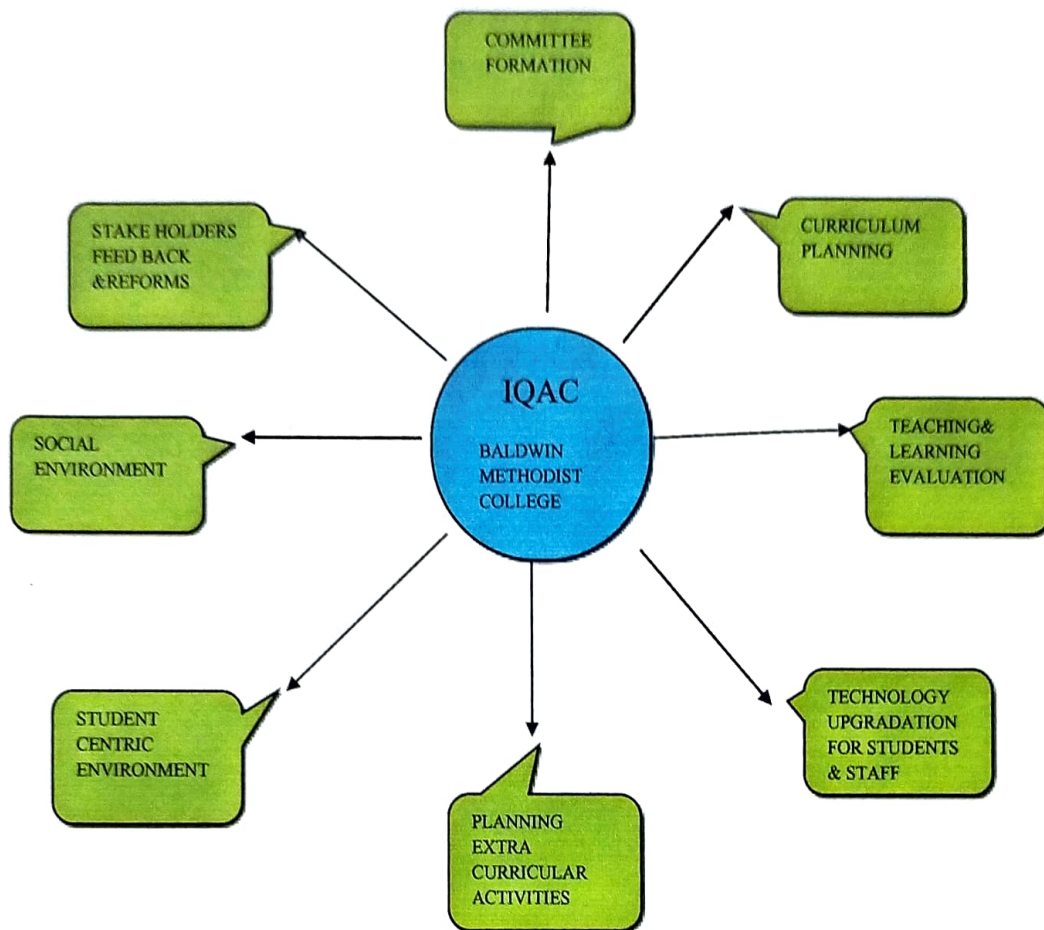

A Unit of Baldwin Methodist Educational Society

Baldwin Methodist College

(Affiliated to Bengaluru City University - Recognised by Govt. of Karnataka, India)

PRINCIPAL
Baldwin Methodist College
Bangalore-560 025